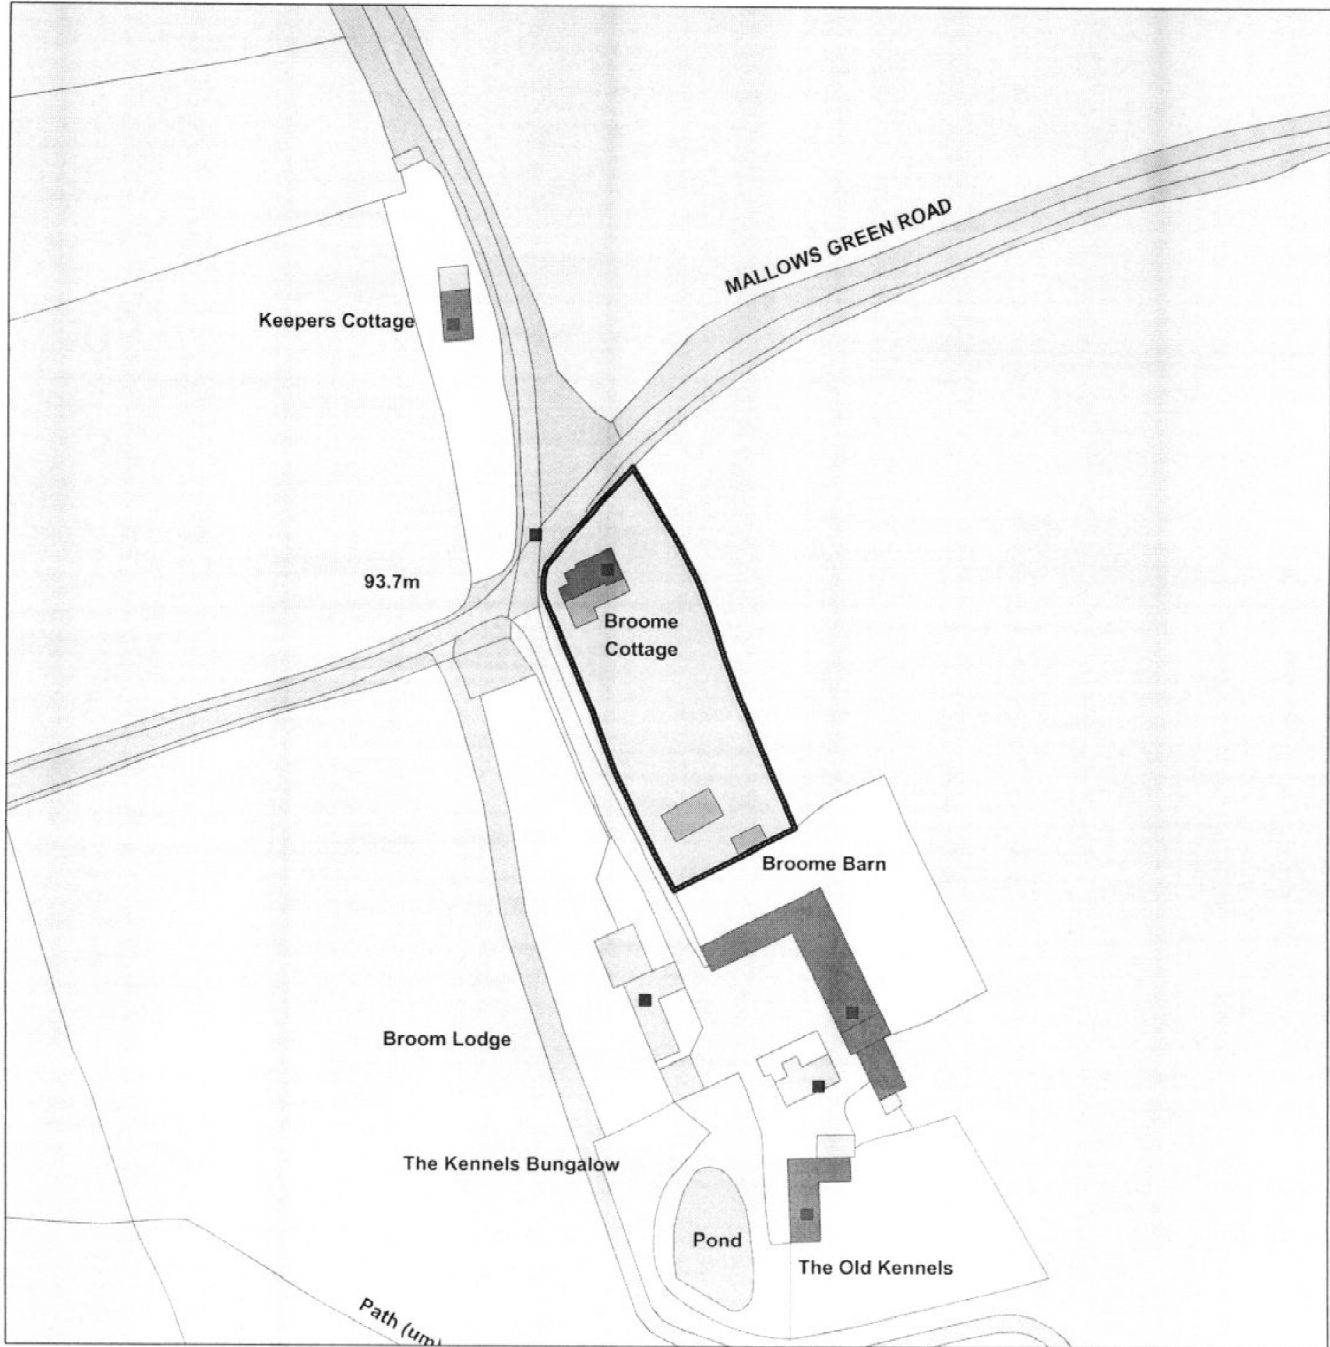

UTT/13/0712/HHF

Broom Cottage, Mallovs Green Road, Manuden

Scale : 1:1250

Reproduced from the Ordnance Survey map with the permission of the Controller of Her Majesty's Stationery Office © Crown Copyright 2000.

Unauthorised reproduction infringes Crown Copyright and may lead to prosecution or civil proceedings.

Produced using ESRI (UK)'s MapExplorer 2.0 - <http://www.esriuk.com>

Organisation	UTTLESFORD DISTRICT COUNCIL
Department	PLANNING
Comments	
Date	24 April 2013
SLA Number	100018688 (2007)